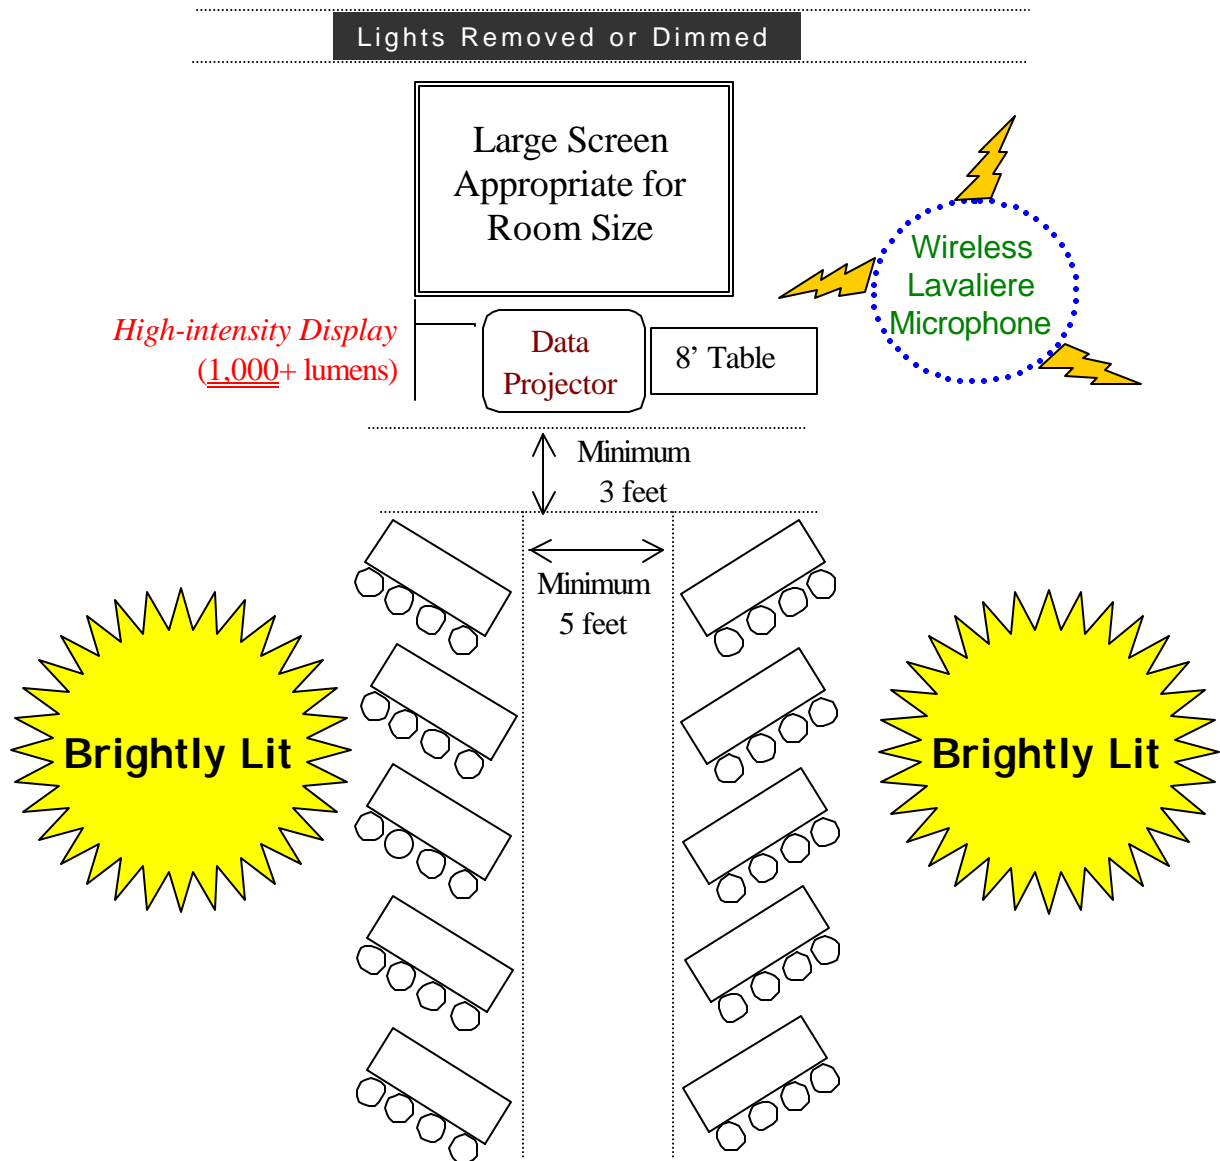

## PREFERRED SET-UP & AUDIO VISUAL REQUIREMENTS

**Please Note:** This suggested set-up contributes to an optimum performance. As a professional dedicated to client satisfaction, Don can and will work with virtually any room configuration. For the most effective presentation with participant engagement and interaction, please have the **audience space lit as brightly as possible!** Thank you.